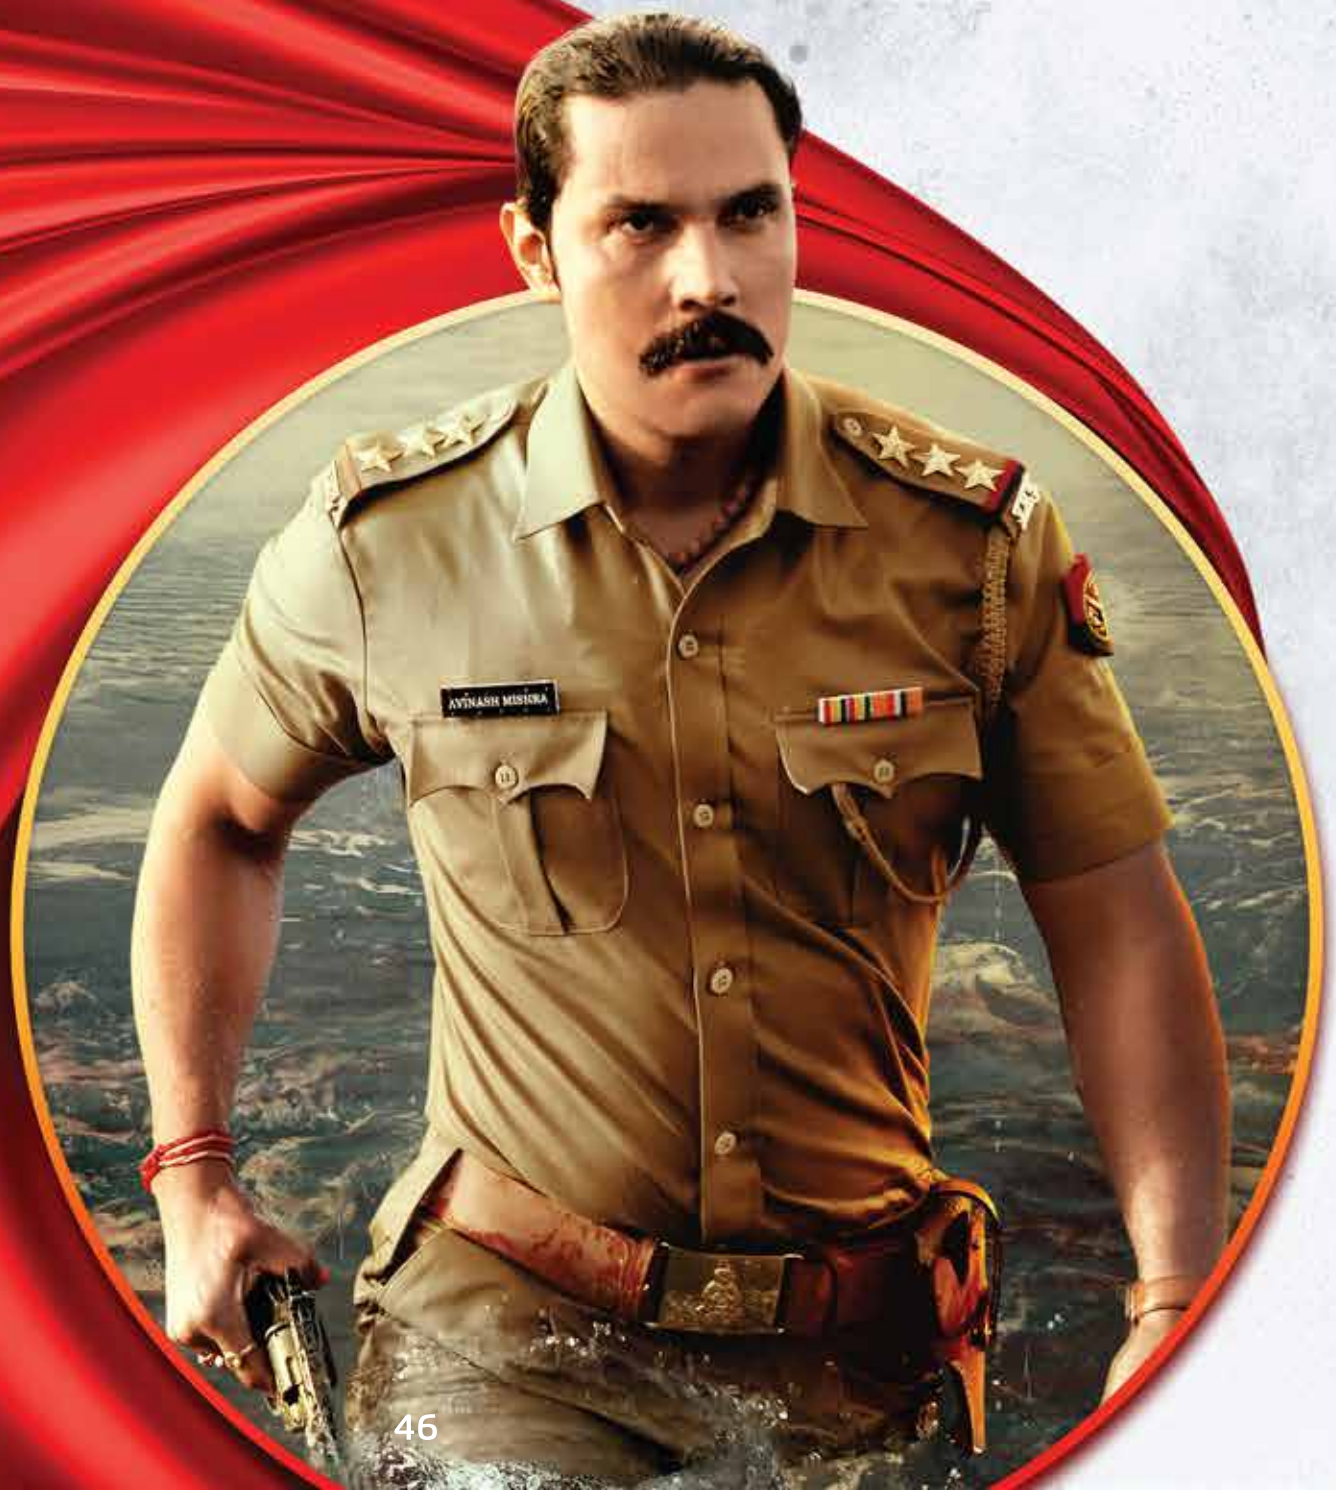

Production Year: 2023

Episodes: 8 X 50'

HD