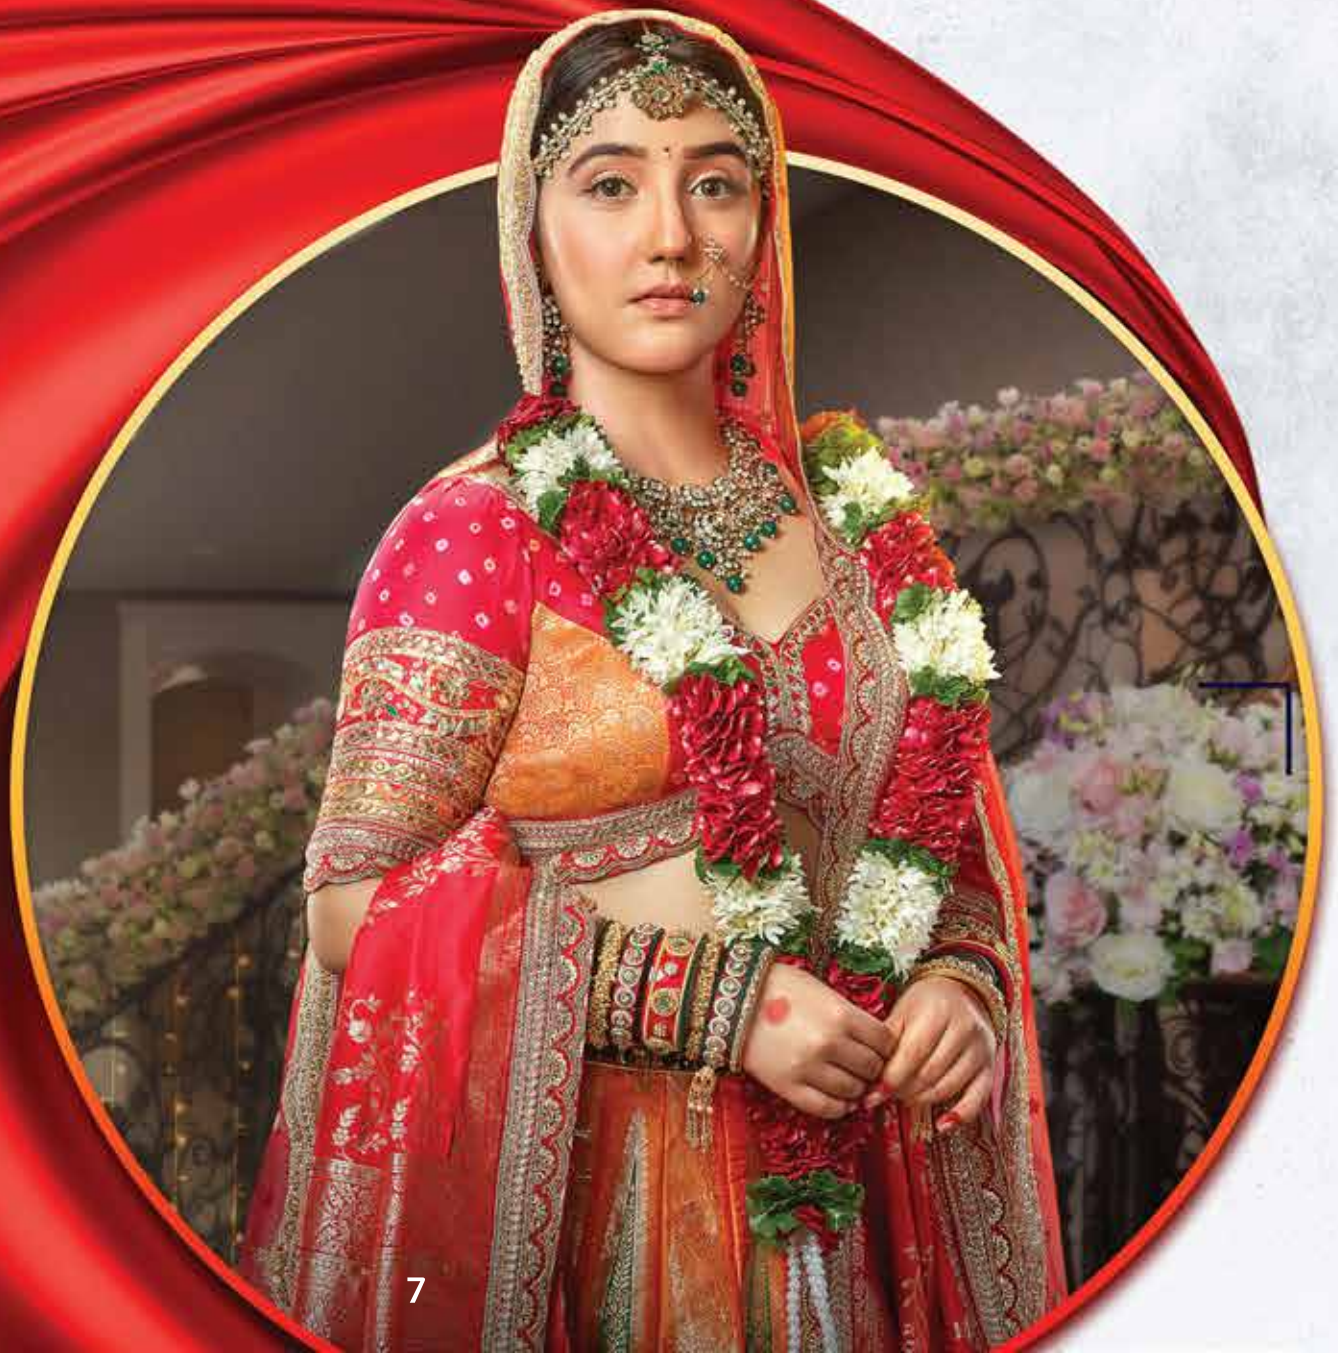

SUMAN INDORI

SUMAN - THE GIRL FROM INDORE